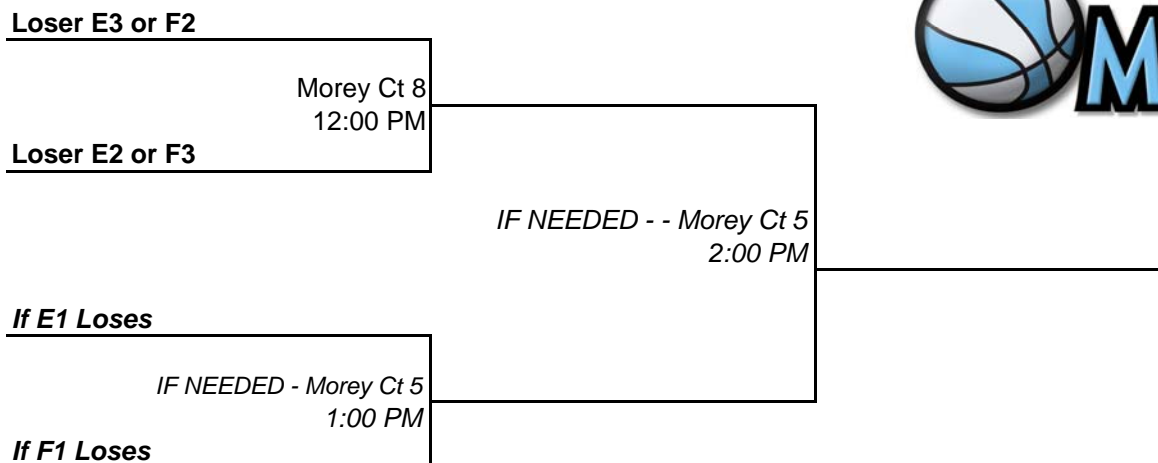

15U Play-In Games (5th Game)

Game 7 is played if and only BOTH E1 and F1 lose their 1st bracket game

Game 8 is played if and only E1 OR F1 Lose their 1st bracket game

If E1 and F1 both advance in bracket play game 7 and 8 will not be played