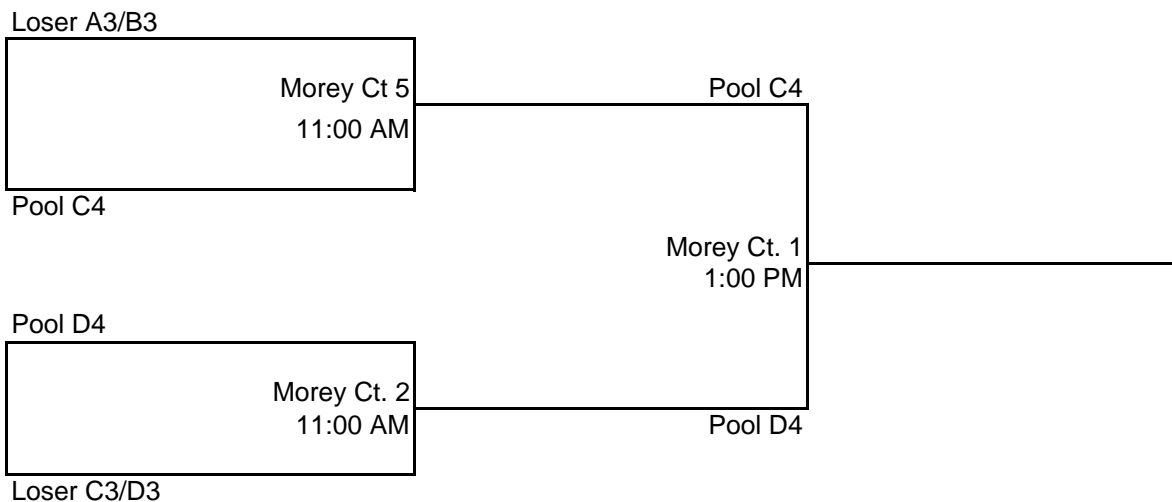

17/16 Play-In Games (5th Game)

*****Pool C#4 and Pool D#4 automatically advance right for their 5th game