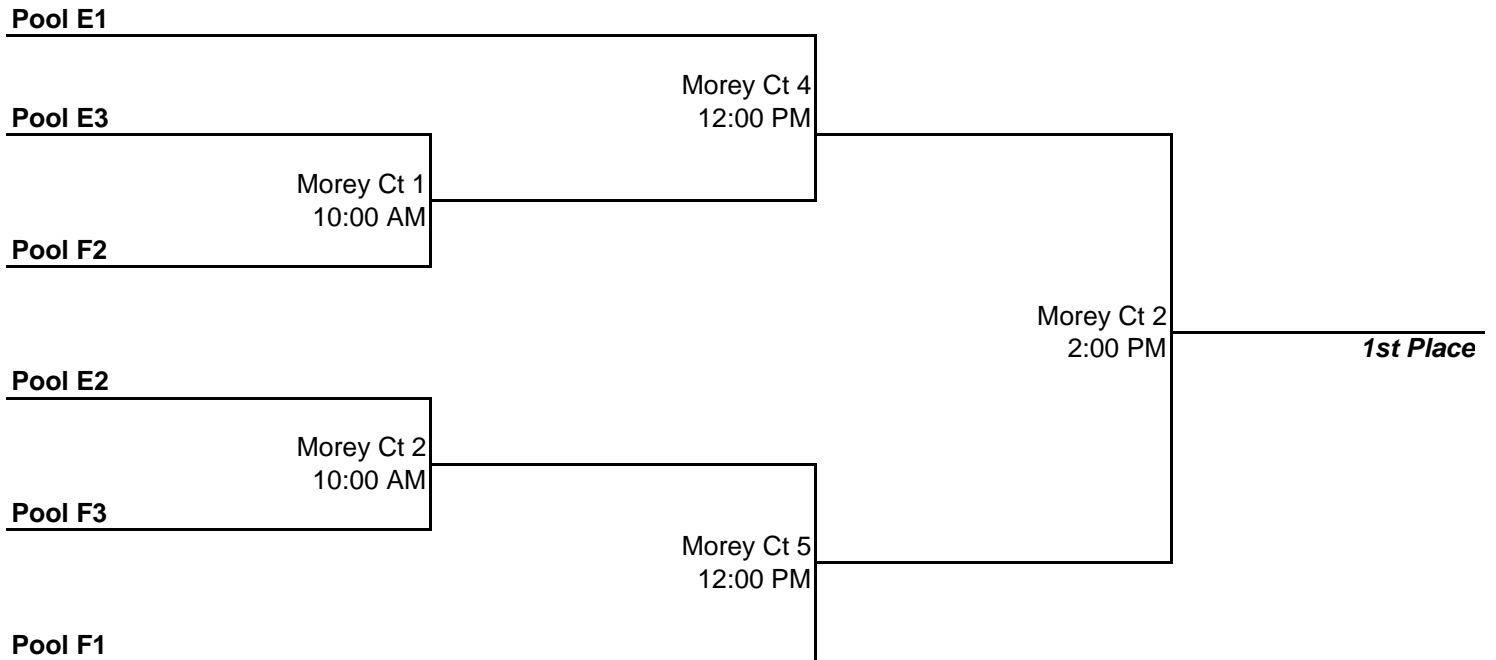

Michigan Roundball Classic

15U Tournament Brackets