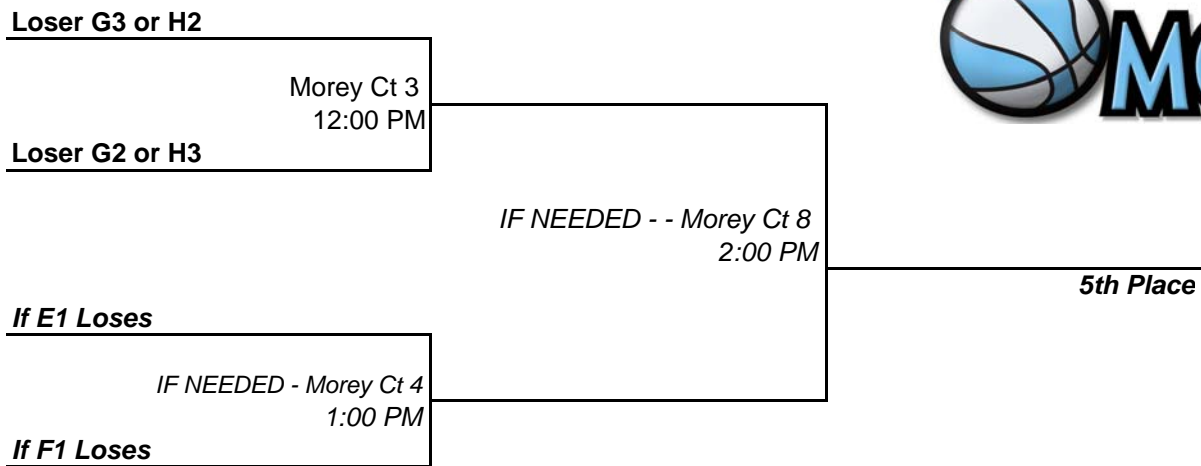

14/13U Play-In Games (5th Game)

Game 7 is played if and only BOTH E1 and F1 lose their 1st bracket game

Game 8 is played if and only E1 OR F1 Lose their 1st bracket game

If E1 and F1 both advance in bracket play game 7 and 8 will not be played