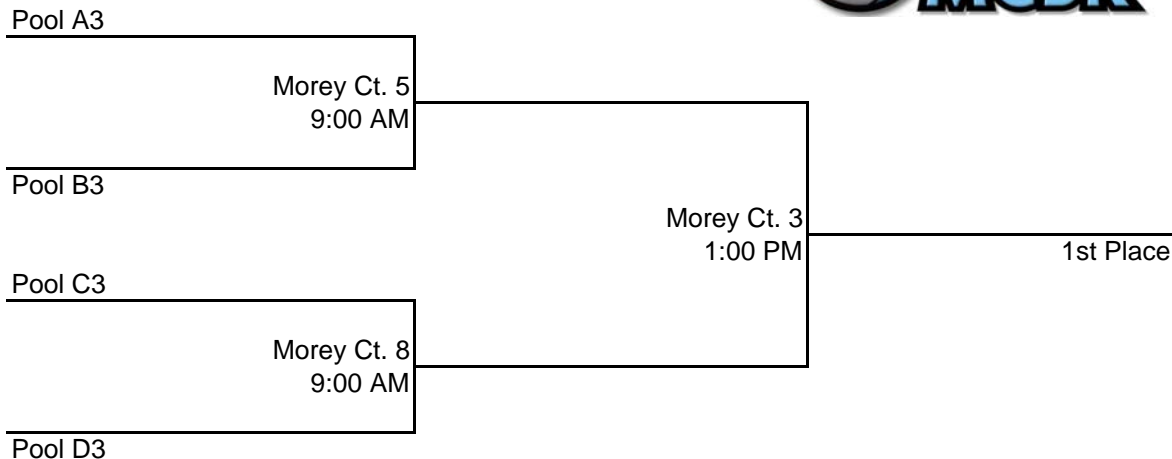

### 17/16 Play-In Games (5th Game)

Loser A2/B2

Morey Ct 4  
11:00 AM

3rd Place

Loser C2/D2

# Michigan Roundball Classic

## 17/16 Tournament Brackets SILVER DIVISION