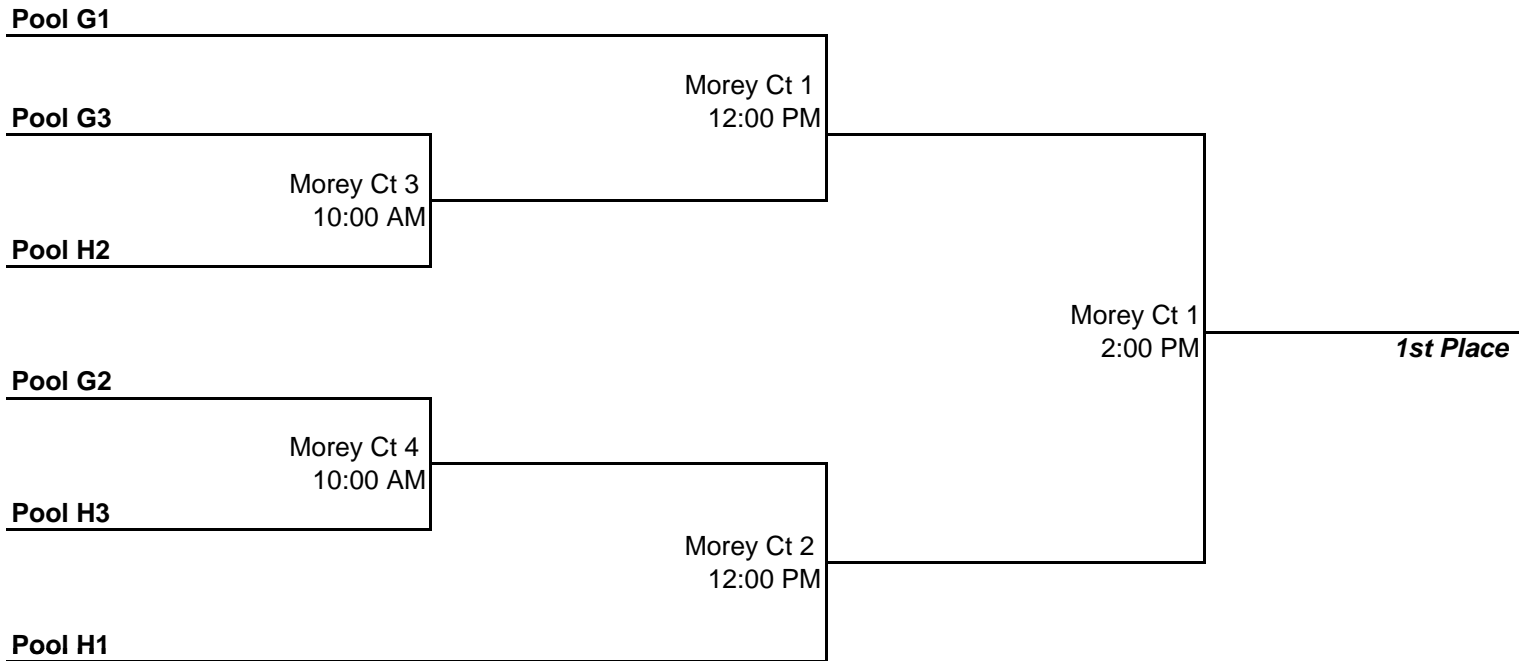

Michigan Roundball Classic

14/13U Tournament Brackets